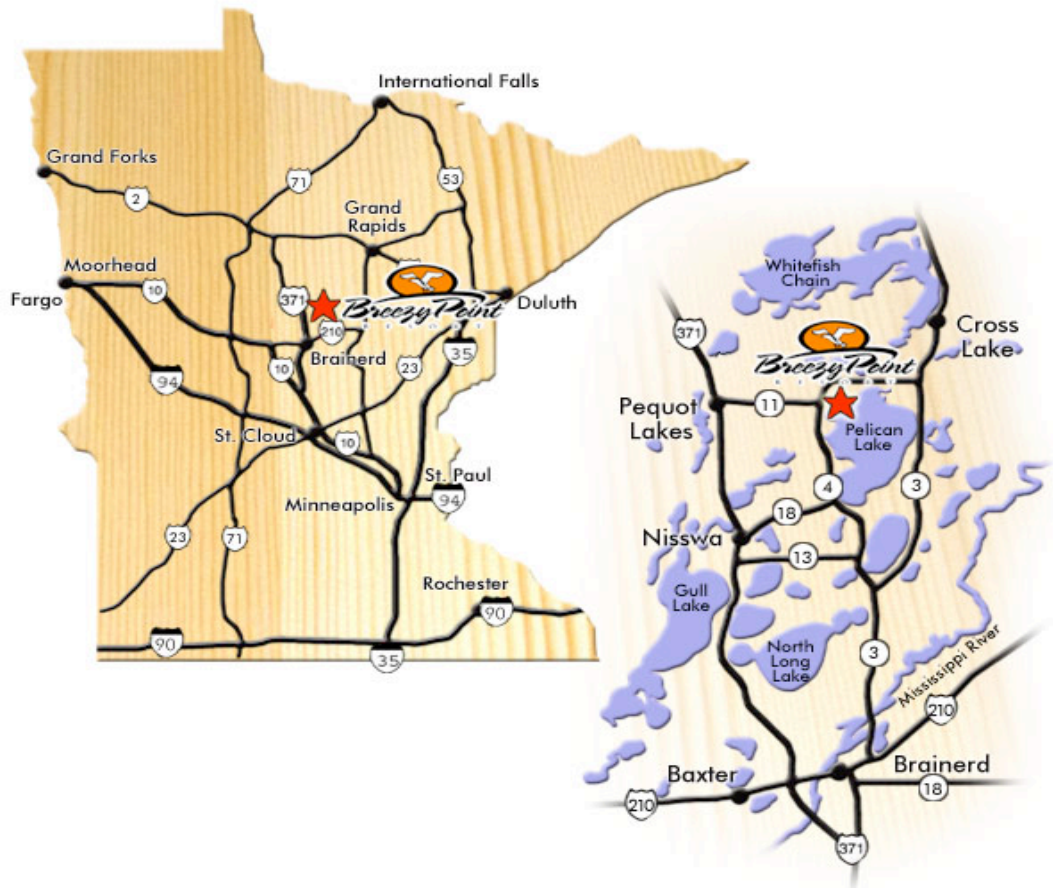

- Vacation
- Groups
- Golf
- Recreation
- Location
- Resort Map
- Winter
- Breezy Pointer
- Who We Are
- Employment
- Partner Properties
- Timeshore/Campground
- Ownership Opportunities
- Real Estate
- Ice Arena
- Site Map
- Gift Cards
- Contact Us
- Home

E-News 1-800-432-3777

Location

Breezy Point is located only 140 miles north of Minneapolis/St. Paul. If you prefer to fly, Breezy Point is just a 30 minute flight from the Minneapolis-St. Paul Airport. The Mesaba-Northwest Airlink services the Brainerd Airport with several daily flights.

If you prefer to drive.... Breezy Point Resort is only 20 miles north of Brainerd/Baxter. Take highway 371 north to Pequot Lakes, go right (east) on County Rd. 11 approximately 5 miles, through the Breezy Point front gate to the Resort Office.

From I-94: Take Monticello exit (Highway 25) or Clearwater (Highway 24) east to Highway 10, to Highway 371 into Brainerd/Baxter.

From Duluth: Take I-35 or Highway 61 to Route 210 west to Brainerd.

Want to view driving directions? Click here <http://www.mapquest.com/directions>