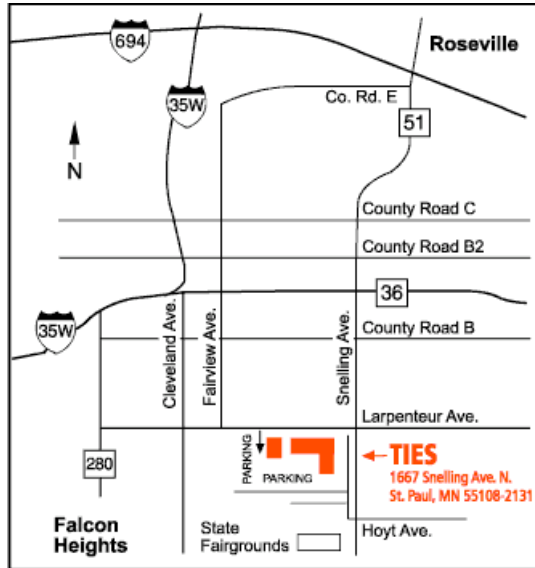

Directions to MESPA

MESPA's offices are located in the TIES Education Center at 1667 North Snelling Avenue (the corner of Snelling and Larpenteur Avenues) in St. Paul, MN.

Southbound from 35W – Take the Cleveland Avenue South exit to Larpenteur Avenue. Turn left onto Larpenteur, continue east eight-tenths of a mile. (TIES Larpenteur parking lot is located just past the State Fairgrounds parking entrance.) Take a right at the garage on the premises. Drive to parking lots west of the garage or on the south side of the main building.

Northbound Snelling Avenue (MN 51) from Interstate 94 – Take the Snelling Avenue North exit. Go north on Snelling for nearly three miles to Hoyt Avenue. Take a left onto Hoyt Avenue and a right onto Snelling Drive frontage road. Continue north one block to the parking lots west of the garage or on the south side of the main building.